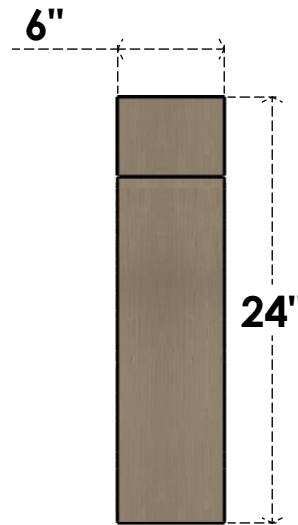

ITEM NUMBER: CORU06X24X24STORCPR

6"W X 24"D X 24"H SERIES 1 THIN STOCKPORT ROUGH CEDAR TIMBERTHANE
FAUX WOOD CORBEL, PRIMED

SIDE PROFILE

FRONT PROFILE

ISOMETRIC

EKENA MILLWORK
2300 WEST MAIN ST.
CLARKSVILLE, TX 75426
TOLL FREE: 866-607-0453
WWW.EKENAMILLWORK.COM

NOTES

1. INSTALLATION TO BE COMPLETED IN ACCORDANCE WITH MANUFACTURER'S SPECIFICATIONS.
2. DRAWING MAY NOT BE TO SCALE
3. THIS DRAWING IS INTENDED FOR DESIGN AND PLANNING PURPOSES ONLY.
4. ALL INFORMATION CONTAINED HEREIN WAS CURRENT AT THE TIME OF DEVELOPMENT BUT MUST BE REVIEWED AND APPROVED BY THE PRODUCT MANUFACTURER TO BE CONSIDERED ACCURATE.
5. TIMBERTHANE ARCHITECTURAL PRODUCTS ARE MADE FROM HIGH DENSITY URETHANE AND COME FACTORY PRIMED