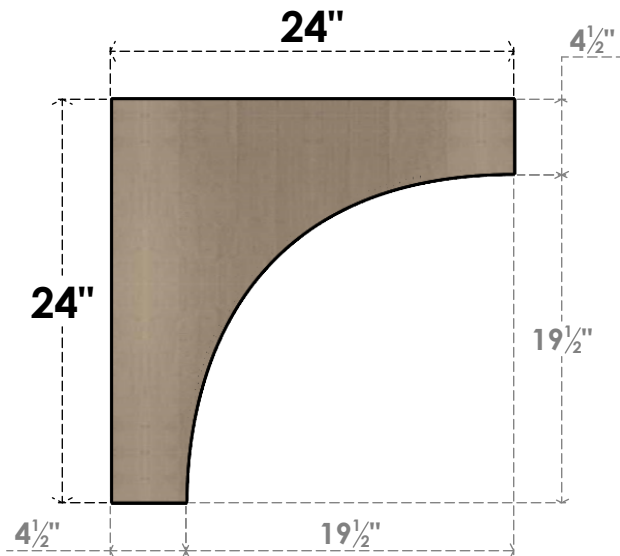

ITEM NUMBER: CORU06X24X24STORCPR

6"W X 24"D X 24"H SERIES 1 THIN STOCKPORT ROUGH CEDAR TIMBERTHANE
FAUX WOOD CORBEL, PRIMED

SIDE PROFILE

FRONT PROFILE

ISOMETRIC

EKENA MILLWORK
2300 WEST MAIN ST.
CLARKSVILLE, TX 75426
TOLL FREE: 866-607-0453
WWW.EKENAMILLWORK.COM