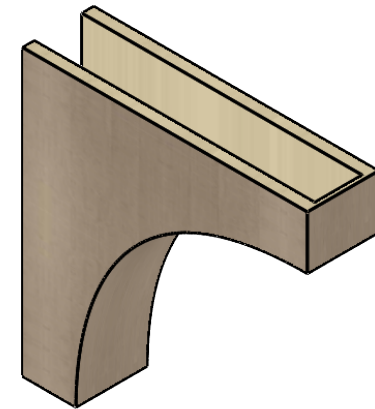

ITEM NUMBER: CORU06X24X24STORCPR

6"W X 24"D X 24"H SERIES 1 THIN STOCKPORT ROUGH CEDAR TIMBERTHANE
FAUX WOOD CORBEL, PRIMED

SIDE PROFILE

FRONT PROFILE

ISOMETRIC

EKENA MILLWORK
2300 WEST MAIN ST.
CLARKSVILLE, TX 75426
TOLL FREE: 866-607-0453
WWW.EKENAMILLWORK.COM